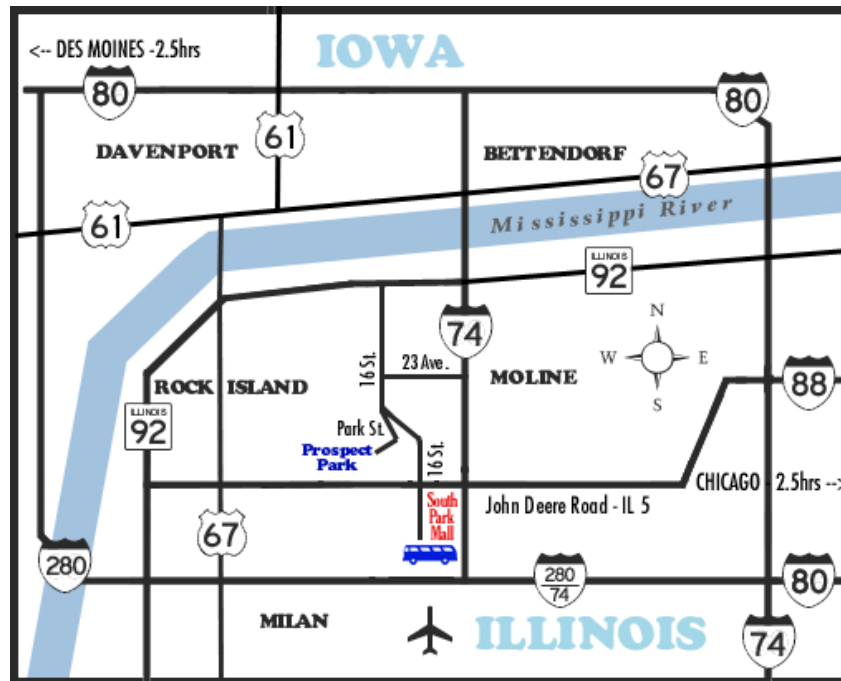

Quad City Music Guild BOX OFFICE Directions

From the NORTH...

- From I-80, take I-74 EAST into Davenport, and cross the Mississippi into Moline.
- From I-74 take the AVE OF THE CITIES exit, and turn right at the traffic light.
 - Proceed WEST on AVE OF THE CITIES to 16TH STREET.
- Turn LEFT to 16TH STREET and proceed Southbound to WQAD-TV Channel 8.
 - At WQAD, turn RIGHT, then quickly LEFT on to Park Street.
 - Proceed SOUTH on Park Street to Prospect Park Auditorium.

From the South...

- Take I-74 WEST to the John Deere Rd. - IL 5 WEST exit in Moline.
- Proceed WEST on John Deere Rd. - IL 5 to the first traffic light - 16TH STREET.
 - Turn RIGHT to 16TH STREET and proceed Northbound to 33RD AVE.
- Turn LEFT onto 33RD AVE, and turn LEFT again at the Stop sign onto PARK STREET.
 - Proceed SOUTH on PARK STREET to Prospect Park Auditorium.

From the EAST...

- From I-88 WEST continue on John Deere Rd. - IL 5 to 16TH STREET.
 - Turn RIGHT to 16TH STREET and proceed Northbound to 33RD AVE.
- Turn LEFT onto 33RD AVE, and turn LEFT again at the Stop sign onto PARK STREET.
 - Proceed SOUTH on PARK STREET to Prospect Park Auditorium.
- From I-80 WEST take I-74 WEST to the John Deere Rd. - IL 5 WEST exit in Moline.
 - Proceed WEST on John Deere Rd. - IL 5 to the first traffic light - 16TH STREET.
 - Turn RIGHT to 16TH STREET and proceed Northbound to 33RD AVE.
- Turn LEFT onto 33RD AVE, and turn LEFT again at the Stop sign onto PARK STREET.
 - Proceed SOUTH on PARK STREET to Prospect Park Auditorium.

From the WEST...

- From I-80 EAST take I-74 EAST to the John Deere Rd. - IL 5 WEST exit in Moline.
- From I-280 EAST take I-74 WEST to the John Deere Rd. - IL 5 WEST exit in Moline.
 - Proceed WEST on John Deere Rd. - IL 5 to the first traffic light - 16TH STREET.
 - Turn RIGHT to 16TH STREET and proceed Northbound to 33RD AVE.
- Turn LEFT onto 33RD AVE, and turn LEFT again at the Stop sign onto PARK STREET.
 - Proceed SOUTH on PARK STREET to Prospect Park Auditorium.