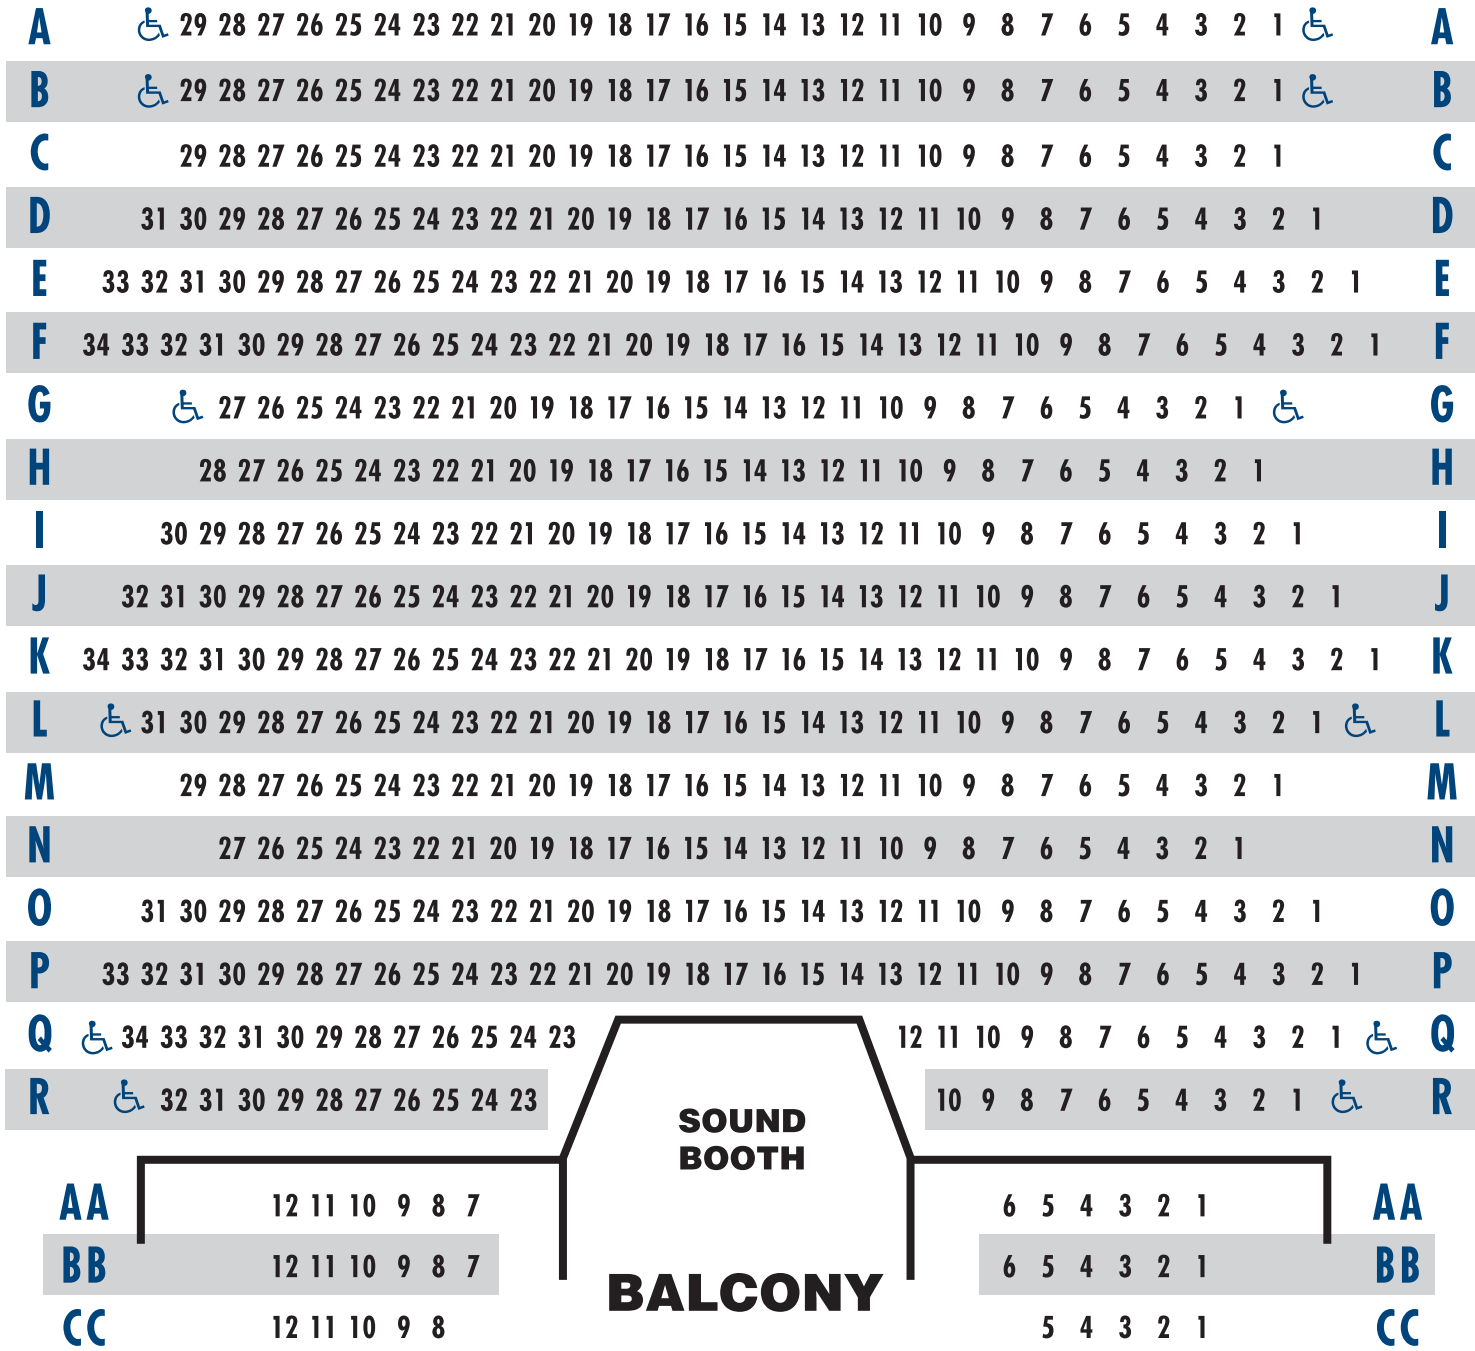

# Prospect Park Auditorium SEATING CHART

## STAGE

Show \_\_\_\_\_

Date \_\_\_\_\_